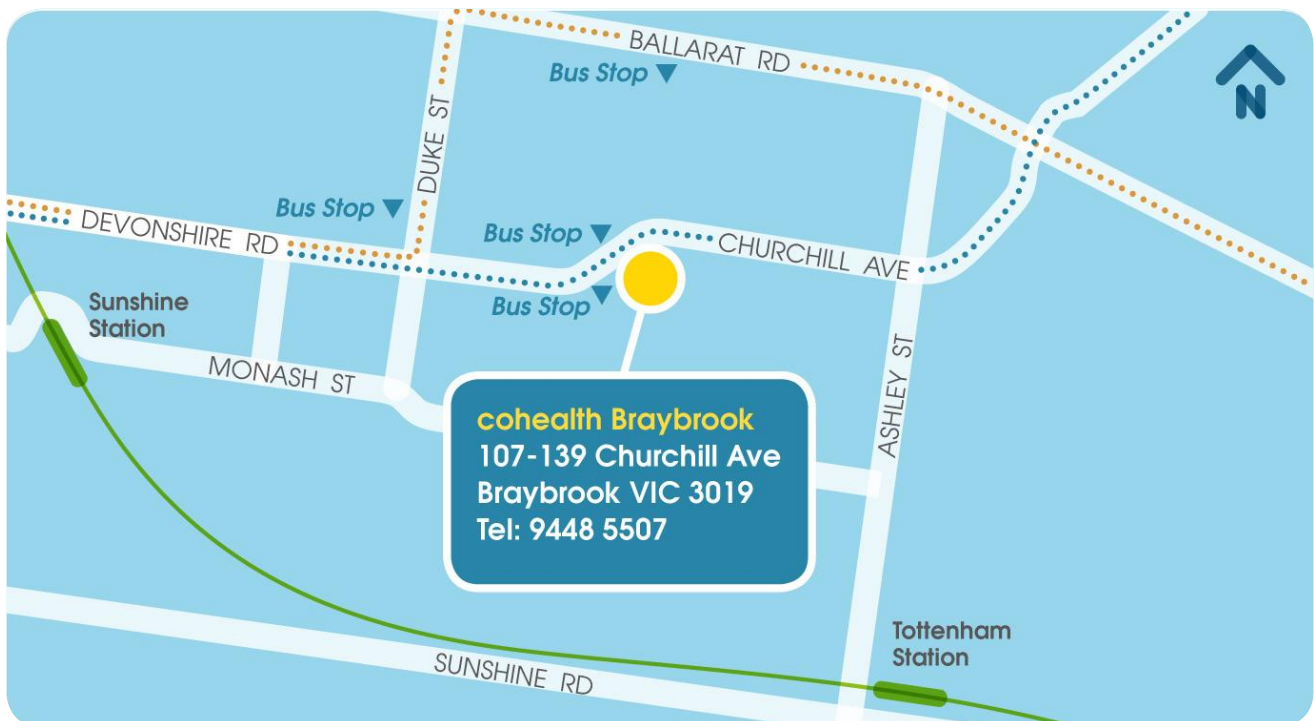

how to find us:

Public Transport

- Sunshine and Tottenham train stations are about a 30 minute walk (2.5 km)
- Bus 408 (Highpoint to St Albans) – stops on Churchill Avenue very close to the centre – about a 2 minute walk (75 m)
- Bus 410 travels from Sunshine to Footscray and stops along Ballarat Rd. Vine St is the nearest corner to get off – about a 10 minute walk (500m)

Driving:

- there is lots of FREE parking - alongside the building, enter opposite Vine St or Hargreaves Crescent (including Disability) about a 2 minute walk to the front entrance (100m)

..... Bus 408 Bus 410